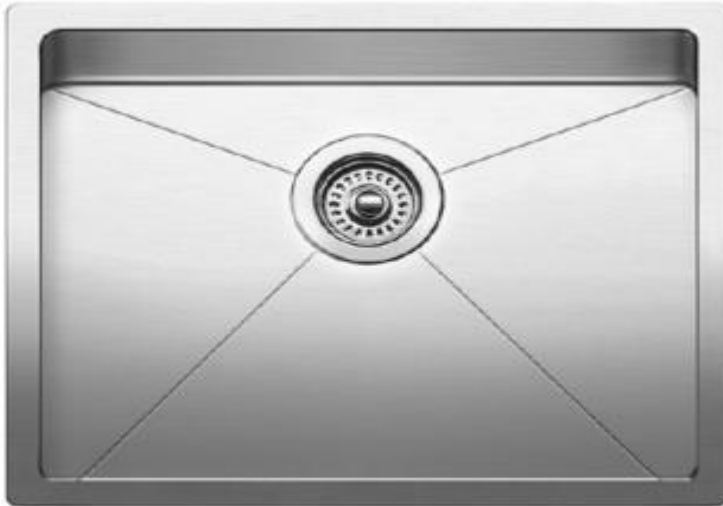

BLANCO QUATRUS R15 U 1

Item No. 401516

Features

The perfect combination of style, price and function.

German designed and engineered

Premium 304 series, 18 gauge stainless steel

18/10 chrome-nickel content for exceptional lustre, durability and strength

Rear-positioned drain hole for maximum usable bowl and cabinet storage space

Compact sized models

15 mm radius corners for easy cleaning

X-pattern drain grooves

3 1/2" (90mm) stainless steel strainer, clips, template included

3 1/2" (90 mm) stainless steel strainer, clips, template

Design tips

Width of base unit : 610 mm

Bowl depth: 9" (230 mm)

Depending on cabinet construction, a different cabinet size may be required. Consult the cabinet manufacturer.