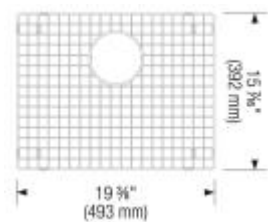

Optional Accessories

Stainless Steel Sink Grid
406460