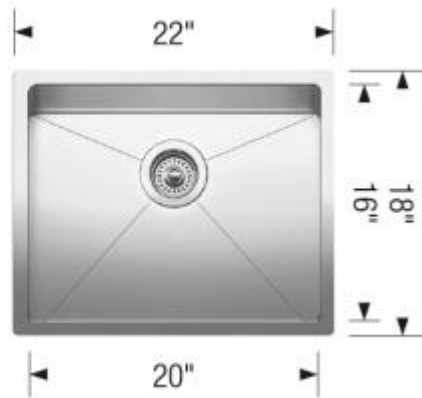

Top View

Scope of supply

---

3 1/2" (90 mm) stainless steel strainer, clips, template

Design tips

Width of base unit : 610 mm

Bowl depth: 9" (230 mm)

Depending on cabinet construction, a different cabinet size may be required. Consult the cabinet manufacturer.

Faucets