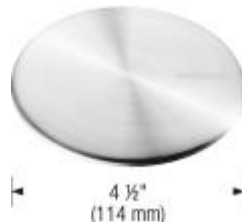

3 1/2" CapFlow strainer cover
Stainless steel (fits all BLANCO
strainers)
517666